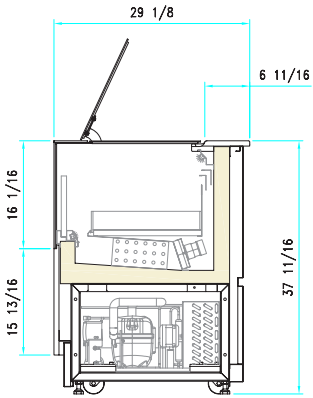

OneShow Pastry

120 • 170 • 120+120 • 170+170

An essential design and a wonderful look for pastry gave birth to OneShow. Dimensions are cut to the bone [29 1/8 inch] and there is a wide range of materials and precious finishing to choose from, which allows endless combinations of layout.

BASE

STANDARD MODEL INCLUDES:

- Operator side closure with door
- Work top in solid surface white
- Electronic control panel
- Swivel casters with brake (FREE)
- Adjustable feet (BASE)
- Led lighting
- Front+Side in Corian Glacier White

OneShow

Pastry

FREE

BASE

TECHNICAL FEATURES			120	170	120+120	170+170
External dimensions	Lenght	inch	47 1/4	67 1/8	92 15/16	132 11/16
Capacity	Gross / Net	liters	-	-	-	-
Weight	Net	lb	463	617	837	1.124
Refrigerant			R404A			
Product temperature		°F	33.8 / 50			
Compressor	Type / Q.ty		Hermetic / 1		Hermetic / 2	
Defrost			Off cycle			

PACKAGING STANDARD [Carton + Pallet]			120	170	120+120	170+170
External dimensions	Lenght	inch	51 3/16	70 7/8	97 5/8	137 25/32
	Depth x Height	inch	32 9/32 x 44 3/32			
Gross weight		lb	353	551	716	1.212