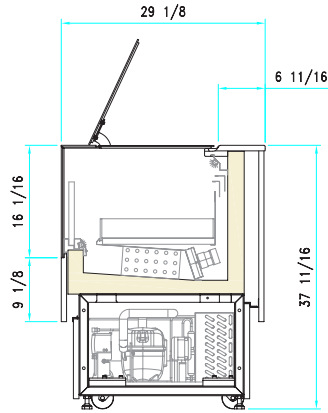

OneShow Pastry

120 • 170 • 120+120 • 170+170

An essential design and a wonderful look for pastry gave birth to OneShow. Dimensions are cut to the bone [29 1/8 inch] and there is a wide range of materials and precious finishing to choose from, which allows endless combinations of layout.

BASE

STANDARD MODEL INCLUDES:

- Operator side closure with door
- Work top in solid surface white
- Electronic control panel
- Swivel casters with brake (FREE)
- Adjustable feet (BASE)
- Led lighting
- Front+Side in Corian Glacier White

OneShow

Pastry

FREE

BASE

TECHNICAL FEATURES			120	170	120+120	170+170
External dimensions	Lenght	inch	47 1/4	67 1/8	92 15/16	132 11/16
Capacity	Gross / Net	liters	-	-	-	-
Weight	Net	lb	463	617	837	1.124
Refrigerant			R404A			
Product temperature		°F	33.8 / 50			
Compressor	Type / Q.ty		Hermetic / 1		Hermetic / 2	
Defrost			Off cycle			

PACKAGING STANDARD [Carton + Pallet]			120	170	120+120	170+170
External dimensions	Lenght	inch	51 3/16	70 7/8	97 5/8	137 25/32
	Depth x Height	inch	32 9/32 x 44 3/32			
Gross weight		lb	353	551	716	1.212